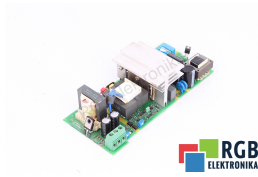

## C98043-A7506-L2/L21 C98040-A7506-P2-2 SIEMENS

Used SIEMENS C98043-A7506-L2/L21  
 Tested and cleaned.  
 24 months guarantee  
 Dedicated courier  
 Delivery across Europe even in 24h

### TECHNICAL DATA

MANUFACTURER	SIEMENS
MODEL	C98043-A7506-L2/L21
CATEGORY	Power supply modules
WEIGHT [KG]	2.0
HEIGHT [CM]	8.0
LENGTH [CM]	27.0
WIDTH [CM]	14.0

24/7 SUPPORT AVAILABLE  
[+48 71 750 09 78](tel:+48717500978)